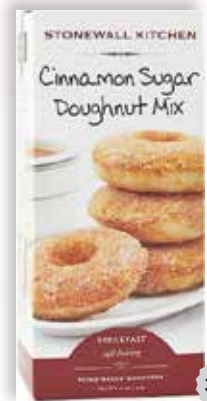

368

368 CINNAMON SUGAR DOUGHNUT MIX
You can now make wonderfully light, mouth watering doughnuts in your own kitchen with our Cinnamon Sugar Doughnut Mix. They require no added yeast and are baked, not fried for less mess and fat!

then you
NEED these!!!