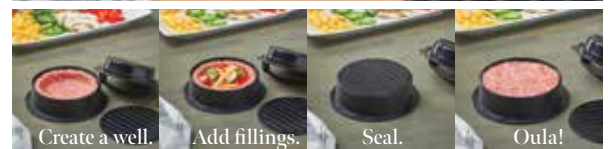

Create a well.

Add fillings.

Seal.

Oula!

373 ROASTING SCOOP

ESPÁTULA GRANDE DE NYLON PARA ASAR

Transfer meat and vegetables from hot roasting pans to serving plates with ease. Nylon. (6" x 12.75")